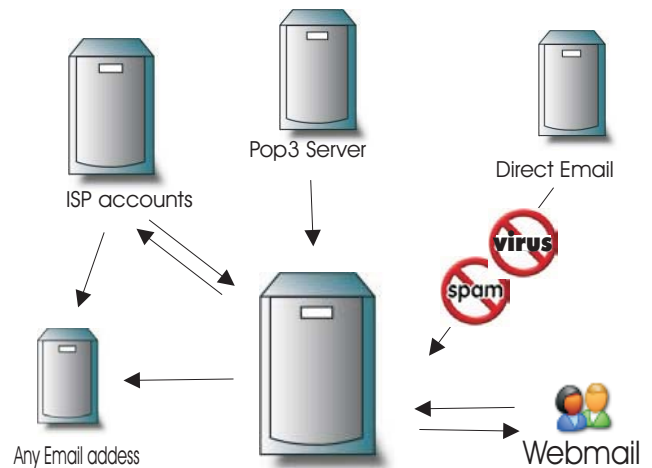

SMTTP Beamer

A complete e-mail server with features for less cost

Do you want to move your email in house?

Tired of begging your ISP to add a new email addresses to your domain?

Have POP3 boxes all over the place?

Getting too much Spam?

Would you like to have Web mail?

Do you like a simple way to do out-of-office messages?

Do you need flexible email routing options?

SMTTPBeamer offers a well balanced solution for small and mid-size companies at only a fraction of the cost of Exchange. It can receive SMTP mail and download POP3 accounts for single users or catch-all domain accounts.

You can create and maintain as many pop3 user mailboxes as you like.

SMTTPBeamer offers automatic routing, mail forwarding and copy-to options.

SMTTPBeamer gets rid of a lot of spam by turning on the SLS / RBL filter.

Use F-Prot, McAfee or others virus scanners to scan all incoming and outgoing mail.

Easy setup- Unlimited Users