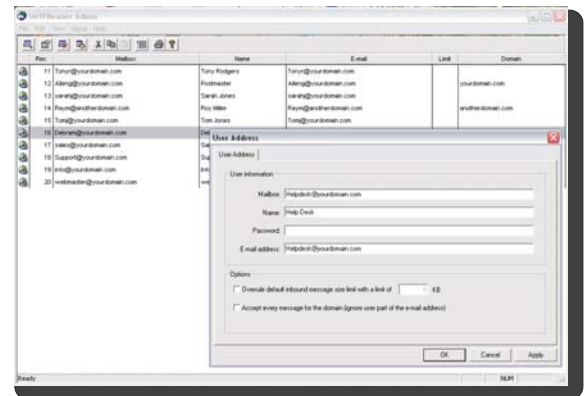

SMTTP Beamer

A complete e-mail server with features for less cost

Do you want to move your email in house?

Tired of begging your ISP to add a new email addresses to your domain?

Have POP3 boxes all over the place?

Getting too much Spam?

Would you like to have Web mail?

Do you like a simple way to do out-of-office messages?

Do you need flexible email routing options?

SMTTPBeamer offers a well balanced solution for small and mid-size companies at only a fraction of the cost of Exchange. It can receive SMTP mail and download POP3 accounts for single users or catch-all domain accounts.

You can create and maintain as many pop3 user mailboxes as you like.

SMTTPBeamer offers automatic routing, mail forwarding and copy-to options.

SMTTPBeamer gets rid of a lot of spam by turning on the SLS / RBL filter.

Use F-Prot, McAfee or others virus scanners to scan all incoming and outgoing mail.

Easy setup- Unlimited Users