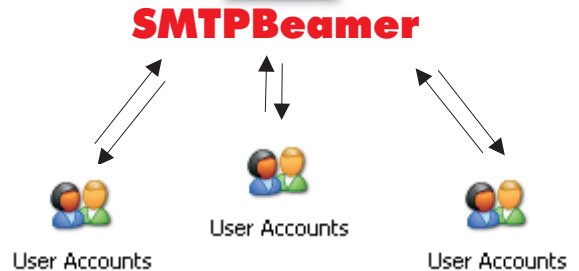

SMTTP Beamer

A complete e-mail server with features for less cost

Do you want to move your email in house?

Tired of begging your ISP to add a new email addresses to your domain?

Have POP3 boxes all over the place?

Getting too much Spam?

Would you like to have Web mail?

Do you like a simple way to do out-of-office messages?

Do you need flexible email routing options?

SMTTPBeamer offers a well balanced solution for small and mid-size companies at only a fraction of the cost of Exchange. It can receive SMTP mail and download POP3 accounts for single users or catch-all domain accounts.

You can create and maintain as many pop3 user mailboxes as you like.

SMTTPBeamer offers automatic routing, mail forwarding and copy-to options.

SMTTPBeamer gets rid of a lot of spam by turning on the SLS / RBL filter.

Use F-Prot, McAfee or others virus scanners to scan all incoming and outgoing mail.

Easy setup- Unlimited Users